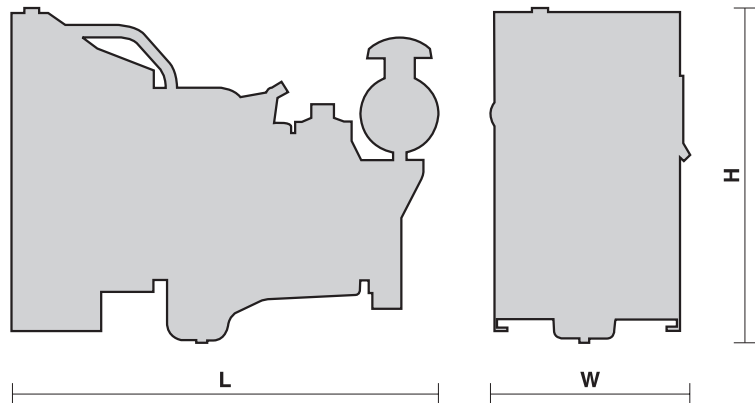

(1) PRIME POWER

The Prime Power is the maximum power available with varying loads for an unlimited number of hours. The average power output during a 24 h period of operation must not exceed 80% of the declared prime power between the prescribed maintenance intervals and at standard environmental conditions.

A 10% overload is permissible for 1 hour every 12 hours of operation.

(2) STAND-BY POWER

This is the maximum power available for a period of 500 hours/year with a mean load factor of 90% of the declared stand-by power.

No kind of overload is permissible for this use.

(3) WEIGHT

Dry weight with standard accessories.